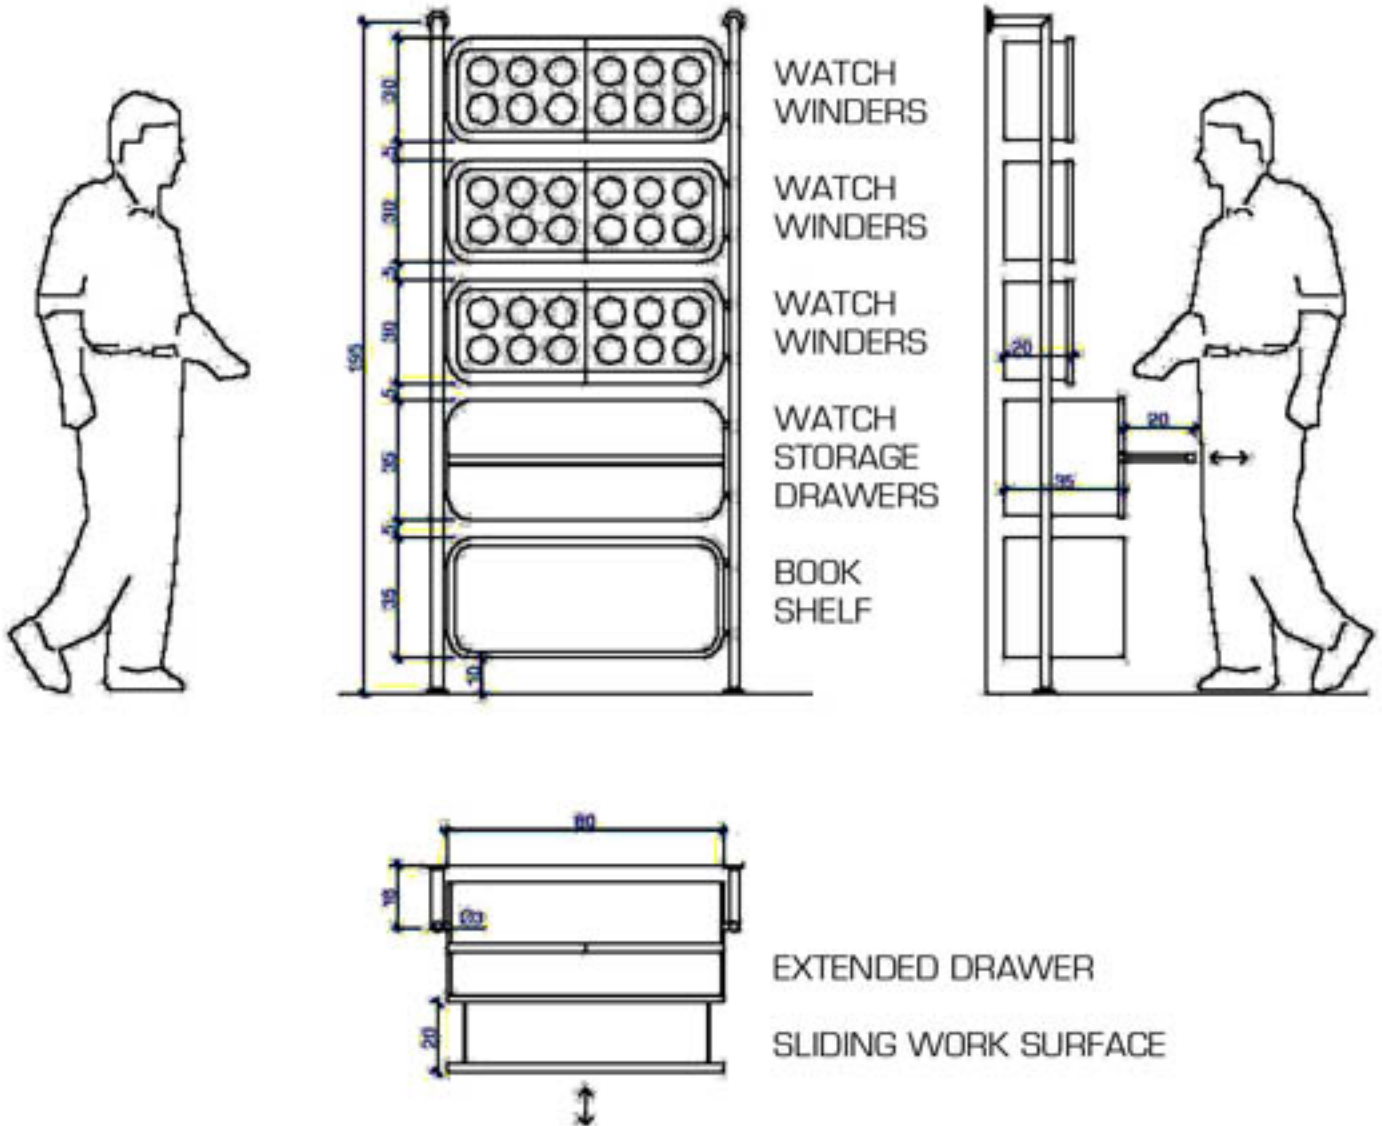

ORBITA CORPORATION

ROSSI WALL MOUNTED WATCHWINDING AND STORAGE SYSTEM